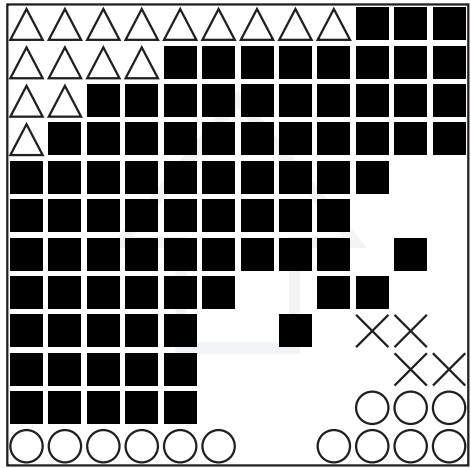

Number of Baseplates = 16 pieces  
Number of Pixelsquares = 42 pieces  
Number of Colors = 7 pieces

100 = 18  
172 = 3  
198 = 7  
277 = 4  
288 = 3  
389 = 1  
441 = 6

■ = (100)    ○ = (172)    × = (198)  
 △ = (277)

■ = (288)    ○ = (441)

- = (100)
- = (172)
- × = (198)
- △ = (277)

- = (288)

- = (100)
- = (198)
- × = (277)
- △ = (288)

- = (389)
- = (441)

- = (100)
- = (198)
- ⊗ = (277)
- △ = (288)

- = (389)
- = (441)

- = (100)
- = (172)
- × = (198)
- △ = (288)

- = (389)
- = (441)

- = (100)
- = (198)
- × = (288)
- △ = (389)

- = (441)

■ = (100)    ○ = (198)    ✕ = (277)  
 △ = (288)

■ = (389)    ○ = (441)

- = (100)
- = (198)
- ✕ = (277)
- △ = (389)

- = (441)

- = (100)
- = (172)
- ✕ = (198)
- △ = (277)