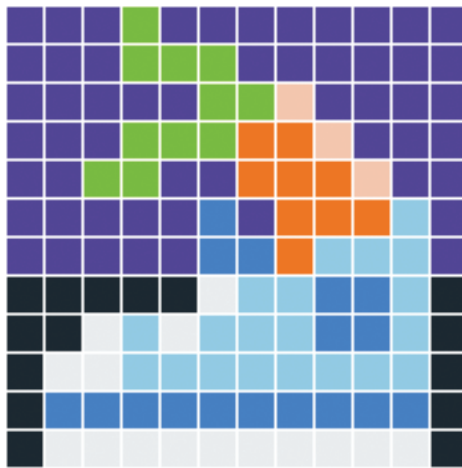

12x12 XL pixels

100-148-288-294-343-376-389-441

Pixel colour numbers

Find on the back of each Pixel square