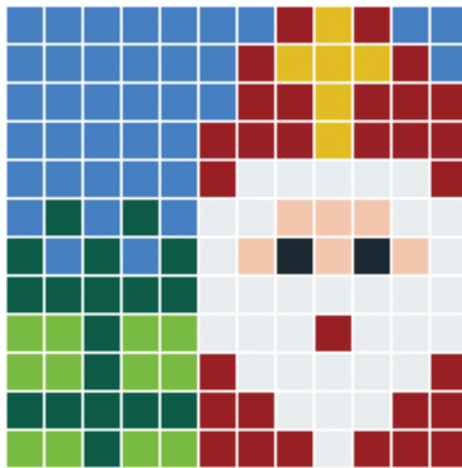

# 12x12 XL pixels

100-294-306-343-376-392-441-505

## Pixel colour numbers

Find on the back of each Pixel square