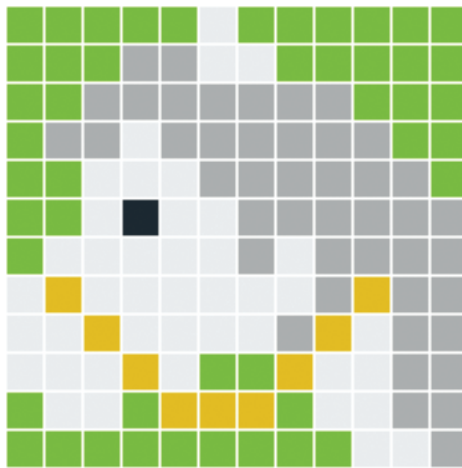

# 12x12 XL pixels

100 - 277 - 343 - 392 - 441

## Pixel colour numbers

Find on the back of each Pixel square